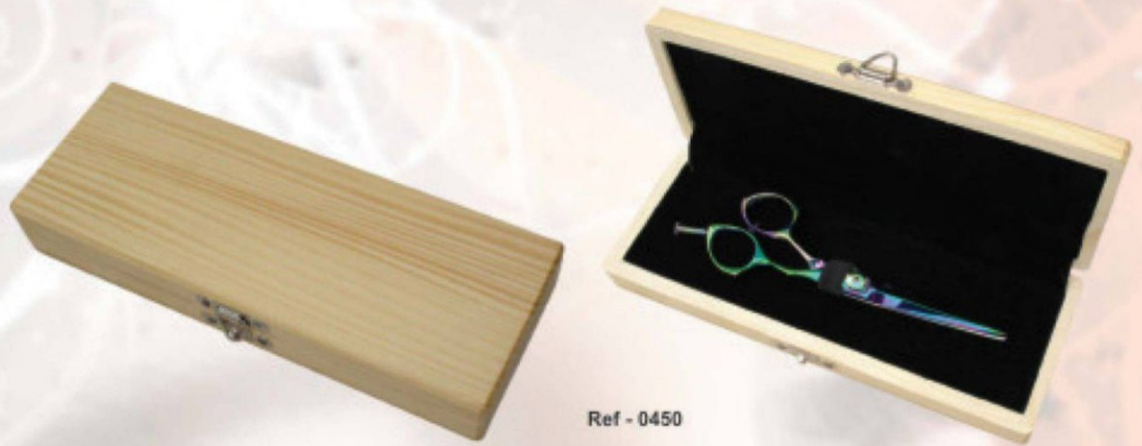

Beauty Care Kits

All Items are available in Different Packing Material According to the Customer's Specifications.

Ref - 0450
Beauty Kit, Wooden Case,
With 1 Pcs.

Ref - 0450

Ref - 0451
Manicure Set,
Wooden Case, 5-Pcs.