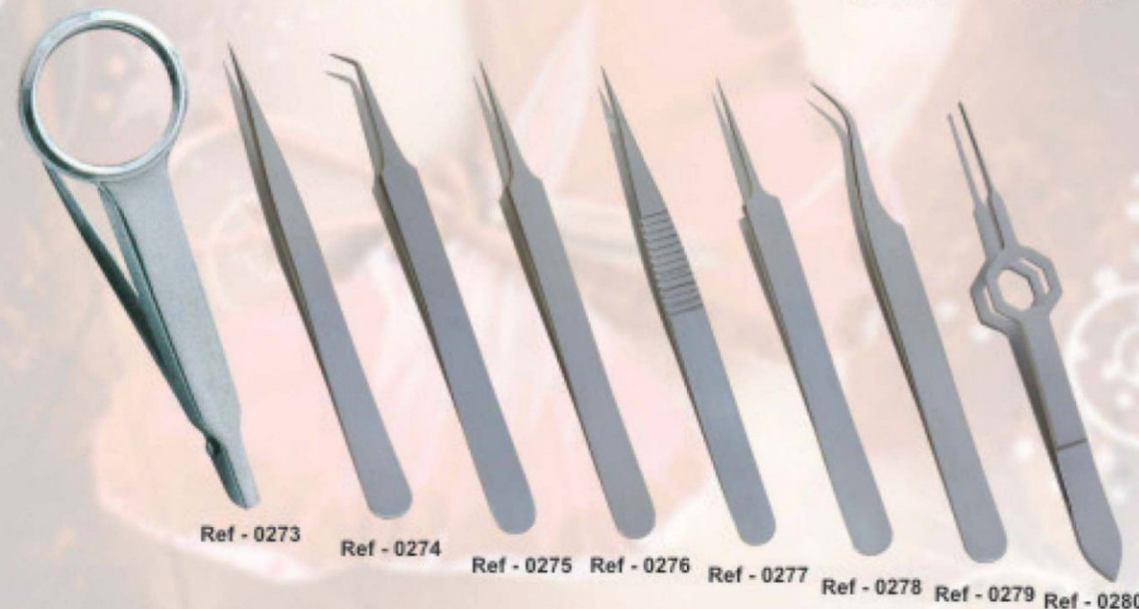

Ref - 0275 4.75"
Jeweler Forceps # 2

Ref - 0276 4.75"
Jeweler Forceps # 4

Ref - 0277 4.25"
Jeweler Forceps # 3

Ref - 0278 4.25"
Jeweler Forceps # 5

Ref - 0279 4.25"
Jeweler Forceps # 7

Ref - 0280 4"
Foerster Eye Forceps.

Nail and Skin Care Items

All Items are available in Satin Finish, Mirror Finish & Full Gold.

- Ref - 0281 4"
Cuticle Knife Single End.
- Ref - 0282 4" / 5"
Cuticle Knife Double End.
- Ref - 0283 4" / 5"
Cuticle Knife Double End.
- Ref - 0284 5"
Cuticle Knife Double End.
- Ref - 0285 5"
Cuticle Knife Double End.
- Ref - 0286 4"
Cuticle Knife Pusher Double End.
- Ref - 0287 5"
Scraper Fine Triangle
Tip Single End.
- Ref - 0288 5.5"
Knife Single End.
- Ref - 0289 4.75"
Fine Pusher Double End.
- Ref - 0290 4.5"
Normal Pusher Double End.
- Ref - 0291 4.25"
Normal Pusher Double End.
- Ref - 0292 4.75"
Cuticle Devol Double End.
- Ref - 0293 5.5"
Chisel Single End.
- Ref - 0294 4.25"
Pusher Double End.
- Ref - 0295 4.5"
Pusher Double End.
- Ref - 0296 5.5"
Chisel Heavy Single End.
- Ref - 0297 6"
Cuticle Chisel Single End.
- Ref - 0298 5.5"
Cuticle Chisel Double End.
- Ref - 0299 5.5"
Cuticle Chisel
With Knife Double End.
- Ref - 0300 5.5"
Cuticle Chisel
With Knife Double End.
- Ref - 0301 4.75"
Spoon With Knife Double End.
- Ref - 0302 5.25"
Spoon Large Tip Double End.
- Ref - 0303 5.25"
Double Spoon Double Curved
- Ref - 0304 / 0305
Extractoe / Lancet / Face Black
Head Cleaner, Removable Tips.
- Ref - 0306 3.5"
Comedo Extractor.
- Ref - 0307 3.5"
Comedo Extractor.
- Ref - 0308 4"
Comedo Extractor.
- Ref - 0309 3.5"
Cuticle Knife.