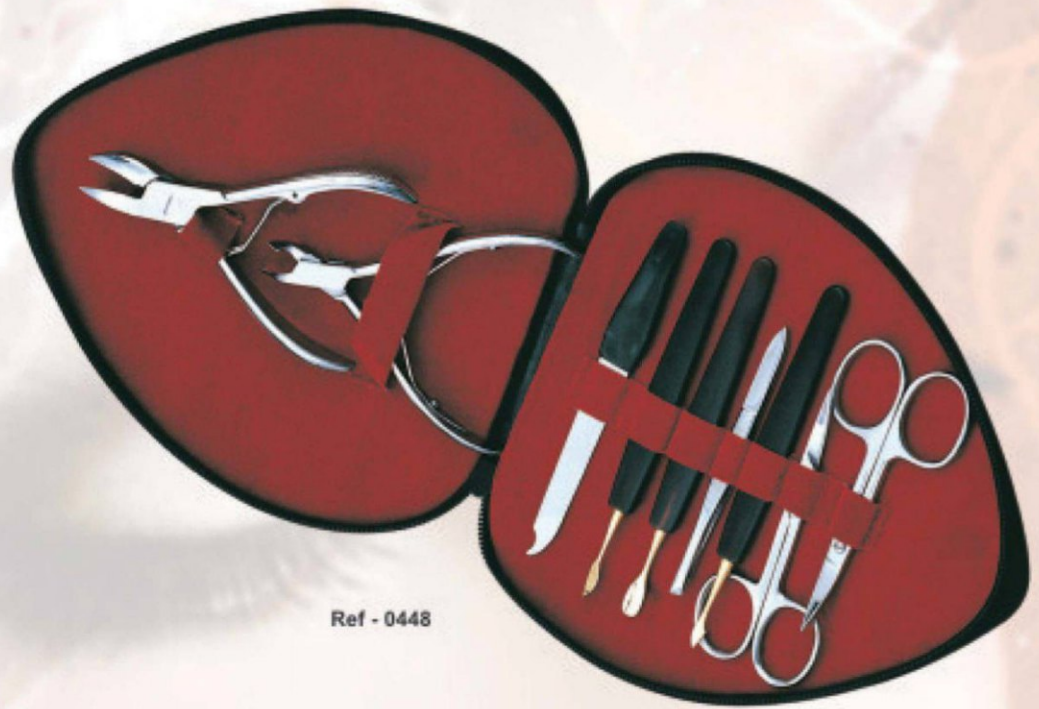

Ref - 0443

Ref - 0442

Ref - 0443
Manicure Set Leather Case,
Button Closing. 3-Pcs.

Ref - 0444

Ref - 0444
Manicure Set Leather Case,
Button Closing. 6-Pcs.

Ref - 0445

Ref - 0445
Manicure Set Leather Case,
Button Closing. 6-Pcs.

Ref - 0447

Ref - 0446
Manicure Set Leather Case,
Button Closing. 6-Pcs.

Ref - 0446

Ref - 0447
Manicure Set Leather Case,
Button Closing. 8-Pcs.

Beauty Care Kits

All Items are available in Different Packing Material According to the Customer's Specifications.

Ref - 0448
Manicure Set Leather Case,
Zipper Closing. 12-Pcs.

Ref - 0448

Ref - 0449
Beauty Kit With 9 Pcs.

Ref - 0449

Beauty Care Kits

All Items are available in Different Packing Material According to the Customer's Specifications.